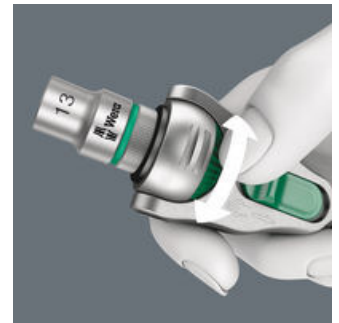

Simple direction change

All Zyklop Speed ratchets feature a thumbwheel that can be used to quickly and easily switch between clockwise and anticlockwise rotation, at any position. No complicated handling, no loss of time!