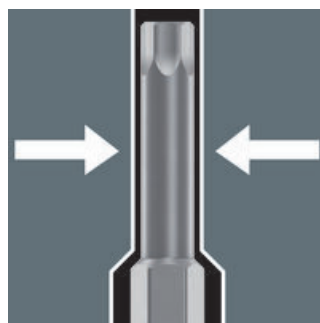

Simple direction change

All Zyklop Speed ratchets feature a thumbwheel that can be used to quickly and easily switch between clockwise and anticlockwise rotation, at any position. No complicated handling, no loss of time!

Low return angle

The reversible ratchet with 72 fine-pitched teeth has a low return angle of only 5°. This short stroke allows fast and precise work in all types of installation.

30 mm long and extra slim profile area

The bit sockets have a 30 mm long and extra slim profile area. This makes even couplings in tight work spaces easily accessible.

The Zyklop sockets

The Zyklop sockets are suitable for manual and machine-operated tools (non impact). They feature a ball stop groove and knurling at the rear end for manageability during manual use. They are made of chrome-vanadium, dull chromed. Take it easy tool finder: Colour coding by size as well as size stamping - to help you find the required socket quickly and easily.